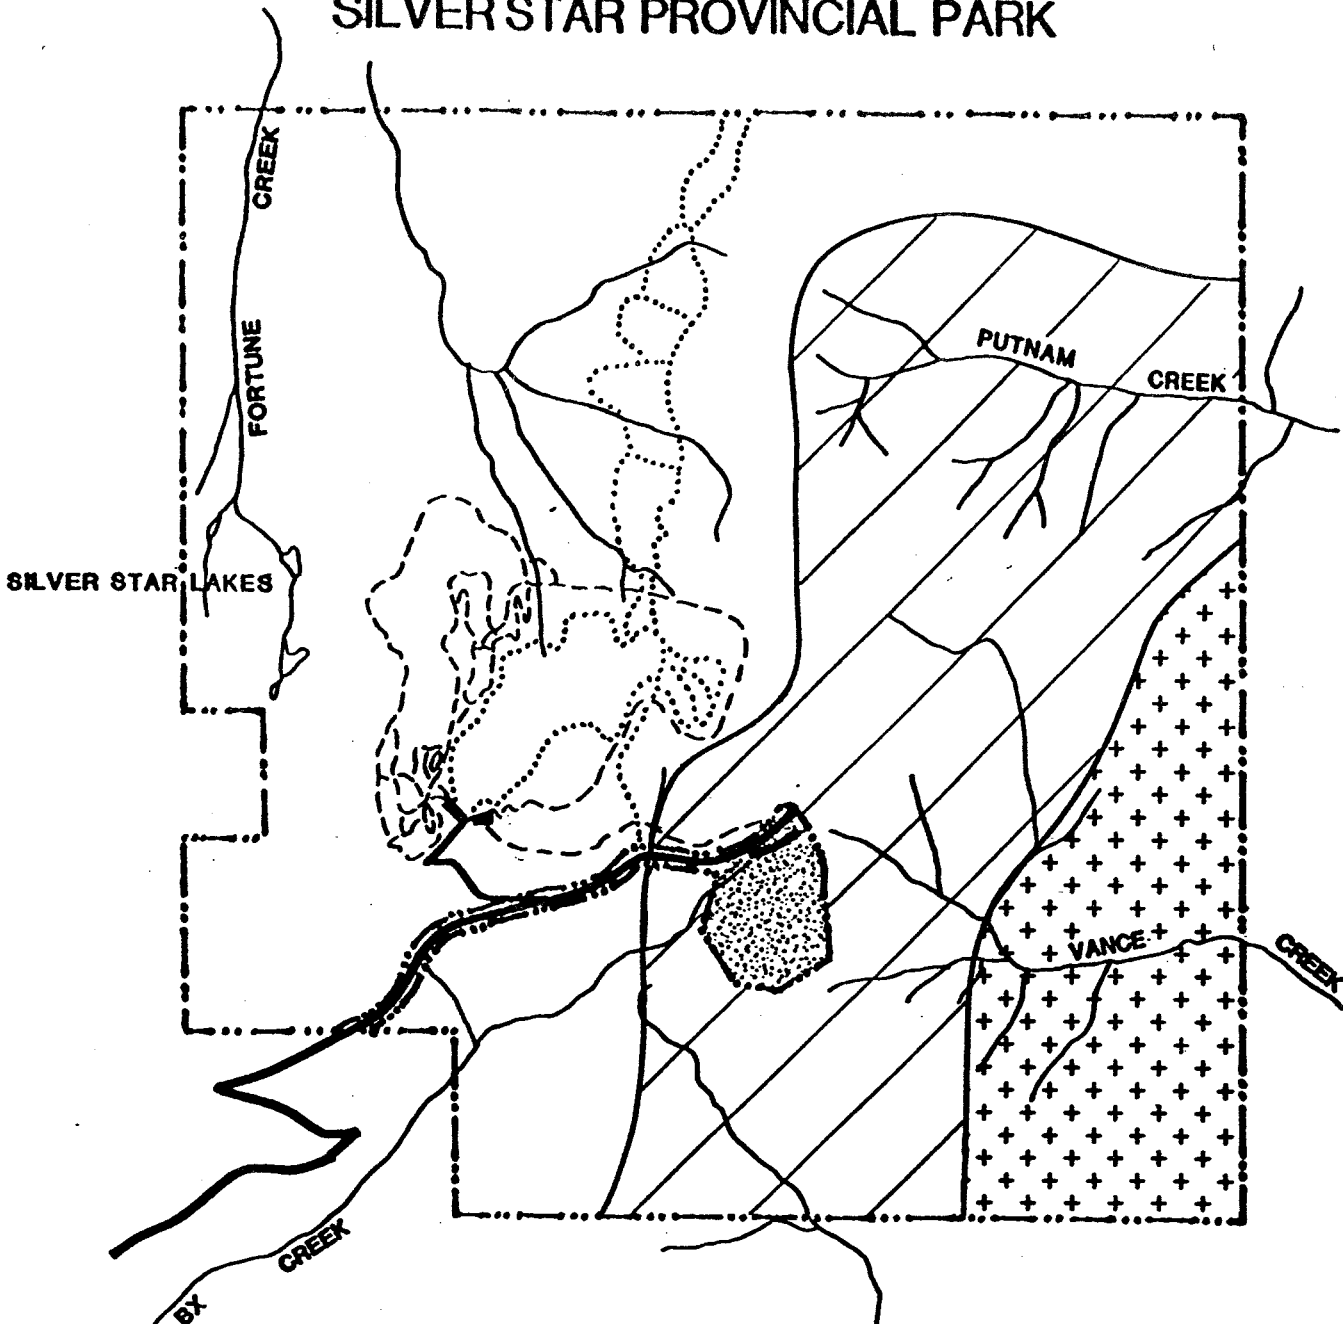

SILVER STAR PROVINCIAL PARK

PROPOSED BOUNDARY AMENDMENTS

- Park Boundary
-  Existing Controlled Recreation Area (presently excluded from the Park)
-  Lands required for Commercial Recreation Development (recommended for deletion from the Park)
-  Lands cut off by Proposed Resort Development and recommended for deletion
- Cross country ski trails
- Snowmobile trails